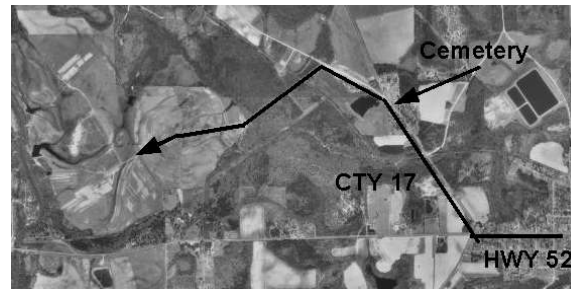

Our usual schedule is equipment setup at 8:30, launching starts at 9:00 and equipment tear down at 4:00.

Directions to the Launch Site

From the intersection of AL 52 and AL 87 (downtown Samson, AL), go west on AL 52 9/10 miles and turn right onto County 17, Go 8/10 miles on County 17; (with a cemetery on the right), turn left onto a wide graded dirt road. You will come to a short paved section and at 4/10 miles onto this road turn left at the SEARS rocket sign. Continue on one lane dirt road, cross railroad track and continue straight ahead past the sod farm offices into the middle of the field. Stay on the road and observe the signs.