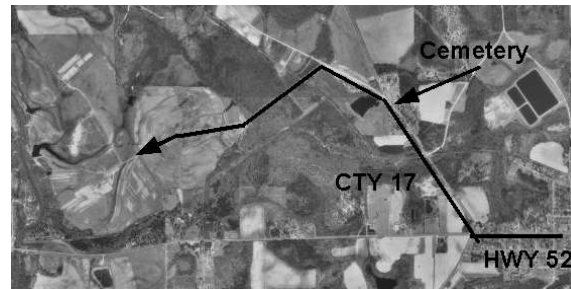

## Directions to the Launch Site

From the intersection of AL 52 and AL 87 (downtown Samson, AL), go west on AL 52 9/10 miles and turn right onto County 17, Go 8/10 miles on County 17; (with a cemetery on the right), turn left onto a wide graded dirt road. You will come to a short paved section and at 4/10 miles onto this road turn left at the SEARS rocket sign. Continue on one lane dirt road, cross railroad track and continue straight ahead past the sod farm offices into the middle of the field. Stay on the road and observe the signs.